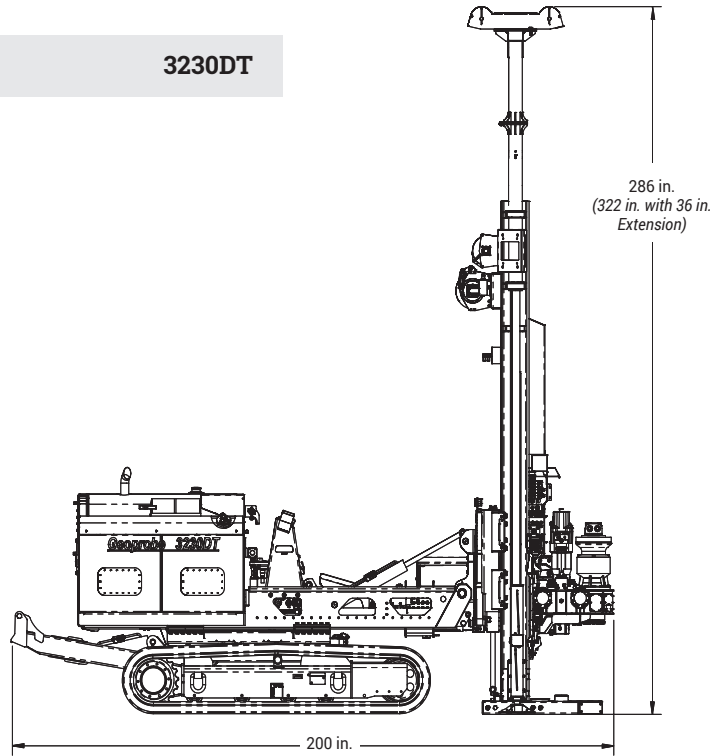

# Rig Comparison

## 7822DT (V3) vs. 3230DT (Tier 4)

**7822DT**

Folded, Front: width and height

**3230DT**

**7822DT**

Unfolded, Helper's Side: length and height

**3230DT**

**7822DT**

Folded, Operator's Side: length and height

**3230DT**