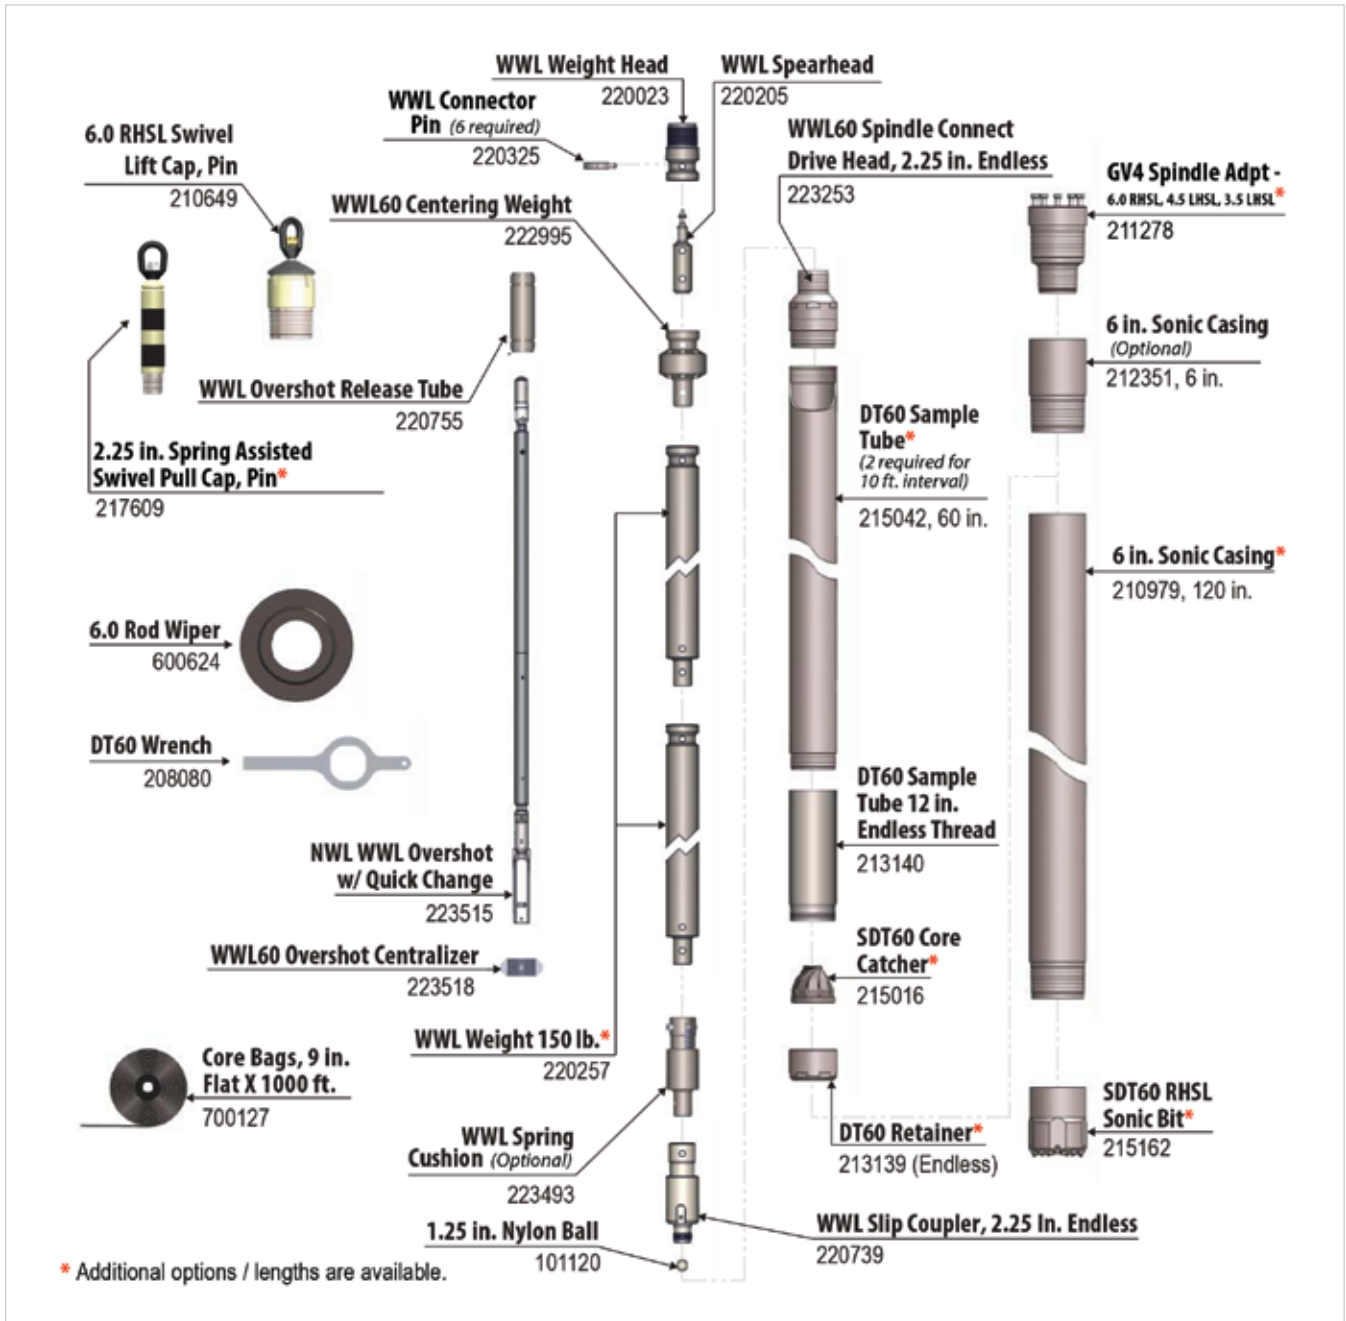

Sonic SDT60 Weighted Wireline (WWL60)

geoprobe.com/dt60-wwl

Video

Weighted Wireline
geoprobe.com/wwl

 <p>GV5 SPINDLE ADPT - 6.0 RHSL, 4.5 LHSL, 3.5 LHSL MN: 218880</p>	 <p>GV4 SPINDLE ADPT - 6.0 RHSL, 4.5 LHSL, 3.5 LHSL MN: 211278 PN: 46937</p>	 <p>120 in. 6.0 SONIC CASING 120 in. RHSL MN: 210979 PN: 46033</p>	 <p>60 in. 6.0 SONIC CASING 60 in. RHSL MN: 210648 PN: 45056</p>	 <p>24 in. 6.0 SONIC CASING 24 in. RHSL MN: 211174 PN: 46571</p>	 <p>18 in. 6.0 SONIC CASING 18 in. RHSL MN: 211277 PN: 46936</p>
 <p>12 in. 6.0 SONIC CASING 12 in. RHSL MN: 212350 PN: 49341</p>	 <p>6 in. 6.0 SONIC CASING 6 in. RHSL MN: 212351 PN: 49342</p>	 <p>SDT60 RHSL SONIC BIT MN: 215162 PN: 49399</p>	 <p>SDT60 RHSL CUTTING SHOE, SMOOTH MN: 211753 PN: 48043</p>	 <p>NEW WWL WEIGHT HEAD MN: 220023</p>	 <p>NEW WWL CONNECTOR PIN MN: 220325</p>
 <p>NEW WWL SPEARHEAD MN: 220205</p>	 <p>NEW WWL60 CENTERING WEIGHT MN: 222995</p>	 <p>NEW WWL Weight 150 Pound MN: 220257</p>	 <p>NEW WWL Weight 300 Pound MN: 223797</p>	 <p>NEW WWL SPRING CUSHION MN: 223493</p>	 <p>NEW WWL SLIP COUPLER, 2.25 in. ENDLESS MN: 220739</p>
 <p>NEW WWL60 SPINDLE CONNECT DRIVE HEAD, 2.25 in. ENDLESS MN: 223253</p>	 <p>1.25 in. Nylon Ball MN: 101120 PN: 6236</p>	 <p>72 in. DT60 SAMPLE TUBE 72 in. MN: 215043 PN: 47776</p>	 <p>60 in. DT60 SAMPLE TUBE 60 in. MN: 215042 PN: 47775</p>	 <p>12 in. DT60 SAMPLE TUBE 12 in. MN: 211621 PN: 47771</p>	 <p>DT60 SAMPLE TUBE 12 in. ENDLESS THREAD MN: 213140 PN: 51171</p>
 <p>SDT60 CORE CATCHER MN: 215016 PN: 46955</p>	 <p>NEW SDT60 CORE CATCHER SHORT MN: 223224</p>	 <p>DT60 RETAINER MN: 211280 PN: 46942</p>	 <p>DT60 RETAINER ENDLESS THREAD MN: 213139 PN: 51170</p>	 <p>DT60 Wrench MN: 208080 PN: 37800</p>	 <p>NEW NWL WWL OVERSHOT WITH QUICK CHANGE MN: 223515</p>
 <p>NEW WWL60 OVERSHOT CENTRALIZER MN: 223518</p>	 <p>NEW WWL OVERSHOT RELEASE TUBE MN: 220755</p>	 <p>CORE BAGS, 9 in. FLAT x 1000 ft. - SDT60, WWL60 MN: 700127 PN: 50899</p>	 <p>6.0 RHSL SWIVEL LIFT CAP, PIN MN: 210649 PN: 45058</p>	 <p>NEW 2.25 in. SPRING ASSISTED SWIVEL PULL CAP, PIN MN: 217609</p>	 <p>6.0 ROD WIPER DONUT MN: 600624 PN: 40661</p>
 <p>THREAD COMPOUND 1 GAL MN: 600729 PN: 46485</p>					